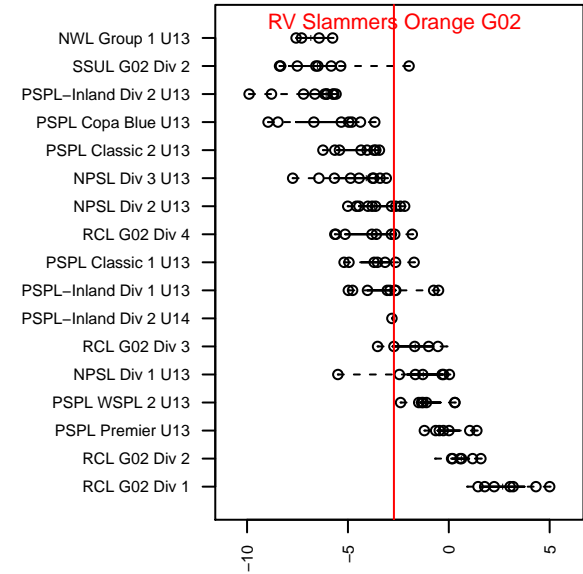

**attack and defense rating
relative to others at age
and all opponents in last 13 months**