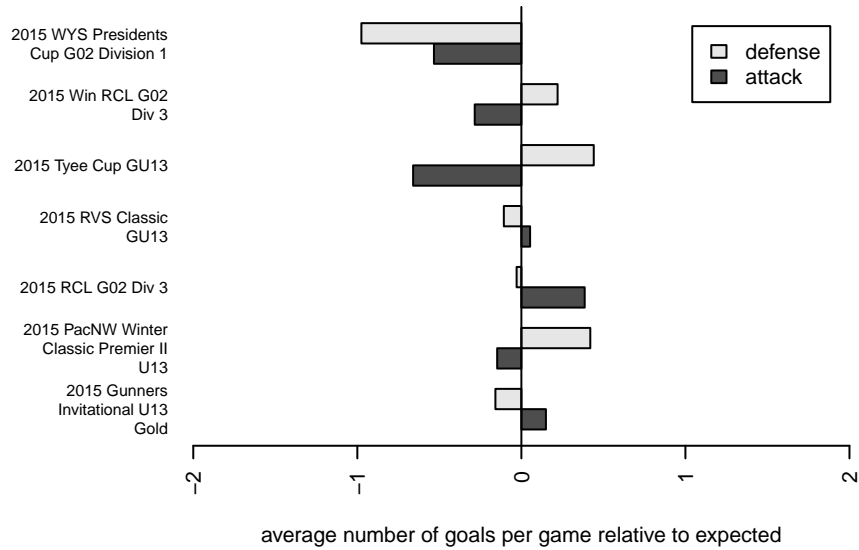

Performance relative to 13 month average