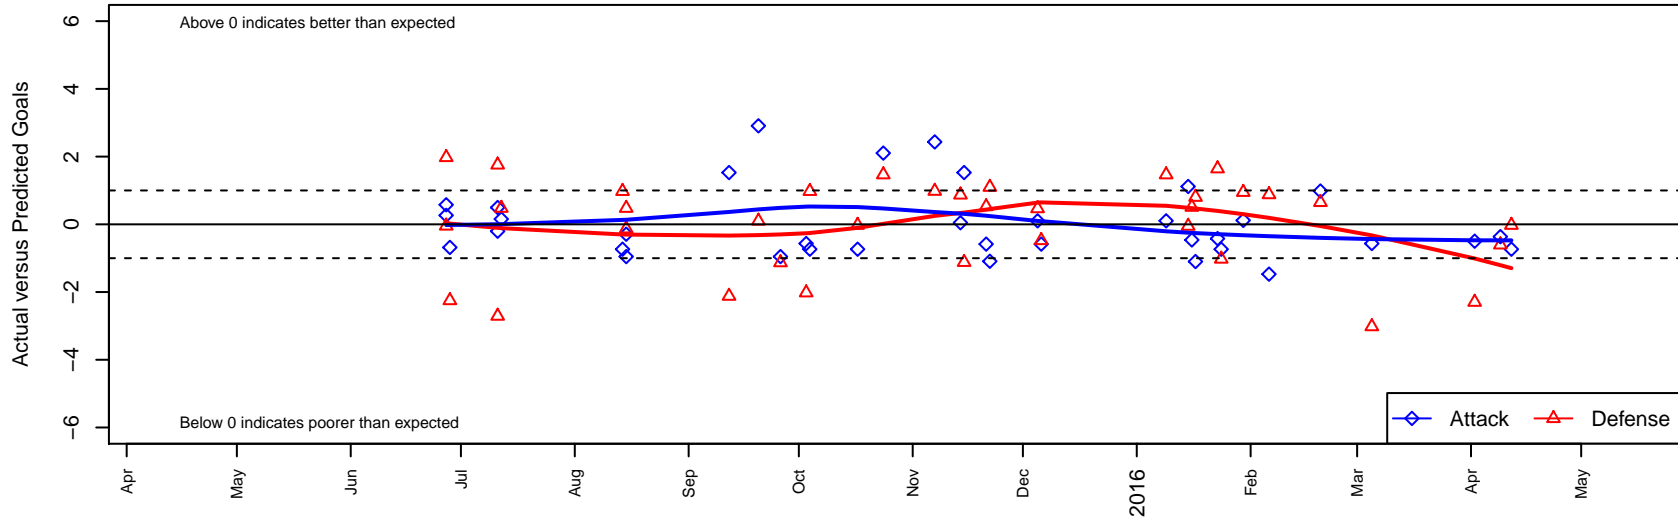

## RV Slammers Orange G02

Rainier Valley Slammers  
 Auburn, WA  
 G02 total strength=851  
 attack=1.26 defense=1.13  
 fall league = RCL G02 Div 3  
 spr league = Win RCL G02 Div 3  
 notes= Sow 2013

**RV Slammers Orange G02**  
 Dots are actual minus expected GF (blue circles) and GA (red triangles).  
 Blue line is smoothed change in attack strength. Red is smoothed change in defense strength.

**attack and defense variance (black dot)  
relative to other teams  
and top 10 in region**